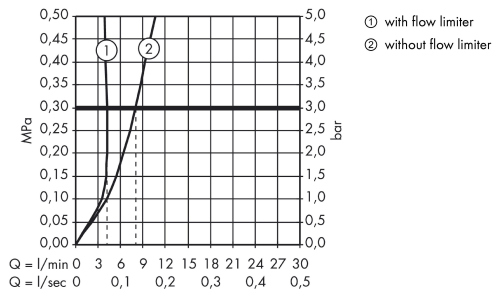

Talis Classic

Single lever basin mixer 90 with pop-up waste set

Surfaces: **Chrome** Article Number: **14127000**

Description

product features

- consists of: single lever basin mixer, waste set
- ComfortZone 90
- projection 100 mm
- laminar spray
- flow rate at 3 bar: 5 l/min
- ceramic cartridge
- temperature limitation adjustable
- suitable for continuous flow water heaters
- pop-up waste set G 1¼
- material waste set: metal
- connection dimension: DN15
- P-IX 18846/IO
- ETA VA 1.42/18017
- WRAS 1502009
- KCW-2018-0161_WTM
- Kiwa K6161_Mechanical Mixers EN817
- SINTEF 1834

Technology

Product image

Scale drawing

Talis Classic
Single lever basin mixer 90 with pop-up waste set
 Surfaces: **Chrome** Article Number: **14127000**

Flowchart

Talis Classic
Single lever basin mixer 90 with pop-up waste set
 Surfaces: **Chrome** Article Number: **14127000**