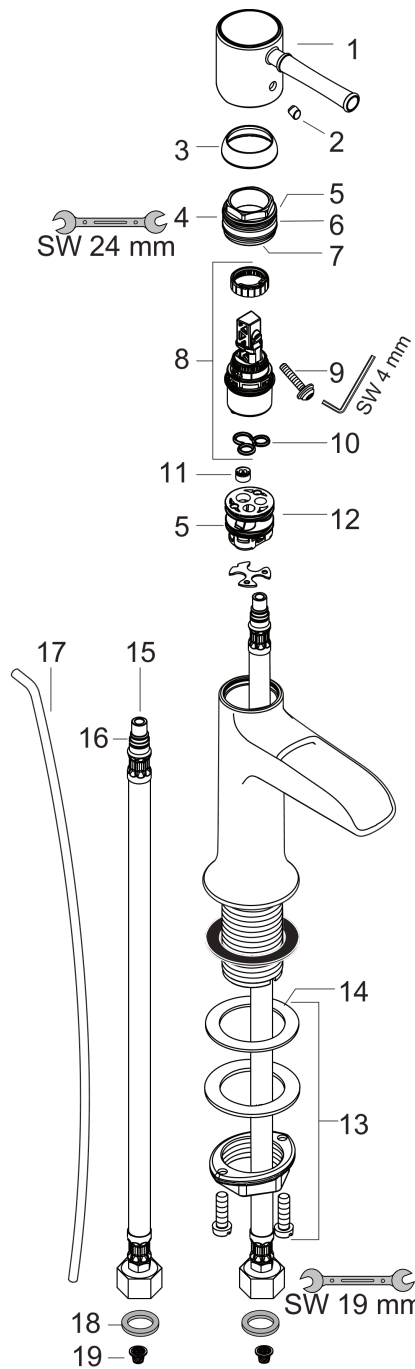

Talis Classic

Single lever basin mixer 90 with pop-up waste set

Surfaces: **Chrome** Article Number: **14127000**

Description

product features

- consists of: single lever basin mixer, waste set
- ComfortZone 90
- projection 100 mm
- laminar spray
- flow rate at 3 bar: 5 l/min
- ceramic cartridge
- temperature limitation adjustable
- suitable for continuous flow water heaters
- pop-up waste set G 1¼
- material waste set: metal
- connection dimension: DN15
- P-IX 18846/IO
- ETA VA 1.42/18017
- WRAS 1502009
- KCW-2018-0161_WTM
- Kiwa K6161_Mechanical Mixers EN817
- SINTEF 1834

Technology

Product image

Scale drawing

Talis Classic
Single lever basin mixer 90 with pop-up waste set
 Surfaces: **Chrome** Article Number: **14127000**

Flowchart

Talis Classic
Single lever basin mixer 90 with pop-up waste set
 Surfaces: **Chrome** Article Number: **14127000**

Exploded Drawing

Year of production: >02/16

Talis Classic**Single lever basin mixer 90 with pop-up waste set**Surfaces: **Chrome** Article Number: **14127000****Spare part list**

Year of production: >02/16

Pos.	Description	Article Number	PC	PU
1	handle	14191000	11	1
2	screw cover	96338000	1	1
3	flange	98863000	10	1
4	nut	98864000	9	1
5	O-ring 23x2	98398000	1	1
6	O-ring 27x1,5	92527000	1	1
7	O-ring 25x1,5	98146000	1	1
8	cartridge, assy	97685000	11	1
9	locking screw for handle	95140000	2	1
10	seal	98865000	8	1
11	flow limiter (5 l/min)	95311000	2	1
12	adapter for cartridge	98866000	8	1
13	fixing set (Ø 32)	13961000	7	1
14	lever collar	97548000	1	1
15	connection hose 450 mm M8x0,75 G3/8	95141000	8	1
16	O-ring 7x1,5	98422000	1	1
17	pull rod	96657000	4	1
18	sealing set	95581000	2	1
19	filter packing	95291000	4	1
a	pop up waste	94139000	98	1
b	fixation extension 35 mm	13898000	12	1