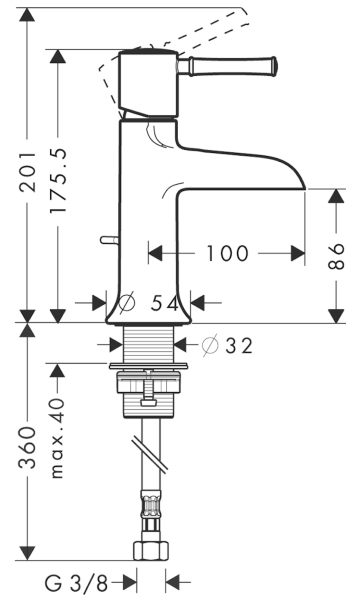

Talis Classic

Single lever basin mixer 90 with pop-up waste set

Surfaces: **Chrome** Article Number: **14127000**

Description

product features

- consists of: single lever basin mixer, waste set
- ComfortZone 90
- projection 100 mm
- laminar spray
- flow rate at 3 bar: 5 l/min
- ceramic cartridge
- temperature limitation adjustable
- suitable for continuous flow water heaters
- pop-up waste set G 1¼
- material waste set: metal
- connection dimension: DN15
- P-IX 18846/IO
- ETA VA 1.42/18017
- WRAS 1502009
- KCW-2018-0161_WTM
- Kiwa K6161_Mechanical Mixers EN817
- SINTEF 1834

Technology

Product image

Scale drawing

Talis Classic
Single lever basin mixer 90 with pop-up waste set
 Surfaces: **Chrome** Article Number: **14127000**

Flowchart

Talis Classic
Single lever basin mixer 90 with pop-up waste set
 Surfaces: **Chrome** Article Number: **14127000**

Exploded Drawing

Year of production: >02/16

Talis Classic**Single lever basin mixer 90 with pop-up waste set**Surfaces: **Chrome** Article Number: **14127000****Spare part list**

Year of production: >02/16

Pos.	Description	Article Number	PC	PU
1	handle	14191000	11	1
2	screw cover	96338000	1	1
3	flange	98863000	10	1
4	nut	98864000	9	1
5	O-ring 23x2	98398000	1	1
6	O-ring 27x1,5	92527000	1	1
7	O-ring 25x1,5	98146000	1	1
8	cartridge, assy	97685000	11	1
9	locking screw for handle	95140000	2	1
10	seal	98865000	8	1
11	flow limiter (5 l/min)	95311000	2	1
12	adapter for cartridge	98866000	8	1
13	fixing set (Ø 32)	13961000	7	1
14	lever collar	97548000	1	1
15	connection hose 450 mm M8x0,75 G3/8	95141000	8	1
16	O-ring 7x1,5	98422000	1	1
17	pull rod	96657000	4	1
18	sealing set	95581000	2	1
19	filter packing	95291000	4	1
a	pop up waste	94139000	98	1
b	fixation extension 35 mm	13898000	12	1